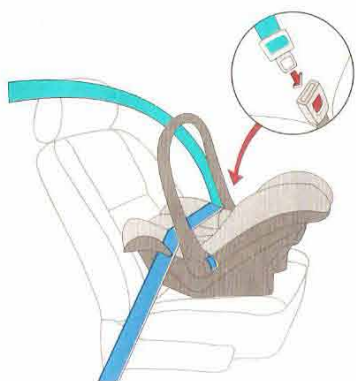

A**B****C****D****E****F**

Karwala[®]

carlo
 Grupa 0
 0-10kg

G

Dear Parents,

We would like to congratulate you on buying the Berber Carlo children's car seat.

The Berber Carlo children's car seat is in accordance with the strictest standards of ECE R44/04 and is appropriate for children of weight from 0 to 10 kg.

The Berber Carlo children's car seat assures maximum safety only when it is used in compliance with its service manual.

H

I

COVER:

1. shell
2. information sticker
3. service manual
4. filling manual
5. protection for shoulders
6. buckle
7. button of adjustment
8. adjusting Belt
9. clamp for hip Belt
10. clamp for shoulder belt
11. caution badge
12. handle adjustment's button
13. screen
14. upholstery
15. belts
16. holder