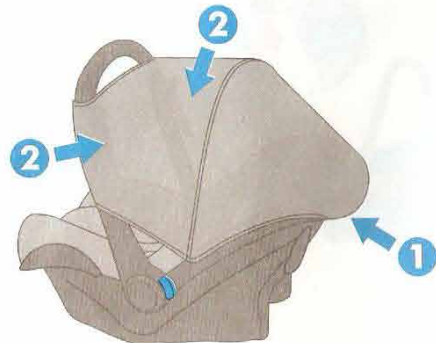

A**B****C****D****E****F**

Karwala[®]

carlo
 Grupa 0
 0-10kg

G

Dear Parents,

We would like to congratulate you on buying the Berber Carlo children's car seat.

The Berber Carlo children's car seat is in accordance with the strictest standards of ECE R44/04 and is appropriate for children of weight from 0 to 10 kg.

The Berber Carlo children's car seat assures maximum safety only when it is used in compliance with its service manual.

H

I

COVER:

1. shell
2. information sticker
3. service manual
4. filling manual
5. protection for shoulders
6. buckle
7. button of adjustment
8. adjusting Belt
9. clamp for hip Belt
10. clamp for shoulder belt
11. caution badge
12. handle adjustment's button
13. screen
14. upholstery
15. belts
16. holder