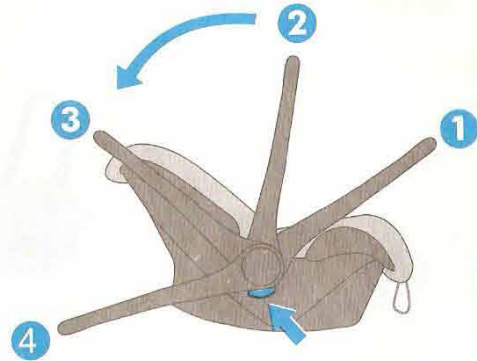

A**B****C****D****E****F**

Karwala[®]

carlo
 Grupa 0
 0-10kg

G

Dear Parents,

We would like to congratulate you on buying the Berber Carlo children's car seat.

The Berber Carlo children's car seat is in accordance with the strictest standards of ECE R44/04 and is appropriate for children of weight from 0 to 10 kg.

The Berber Carlo children's car seat assures maximum safety only when it is used in compliance with its service manual.

H

I

COVER:

1. shell
2. information sticker
3. service manual
4. filling manual
5. protection for shoulders
6. buckle
7. button of adjustment
8. adjusting Belt
9. clamp for hip Belt
10. clamp for shoulder belt
11. caution badge
12. handle adjustment's button
13. screen
14. upholstery
15. belts
16. holder