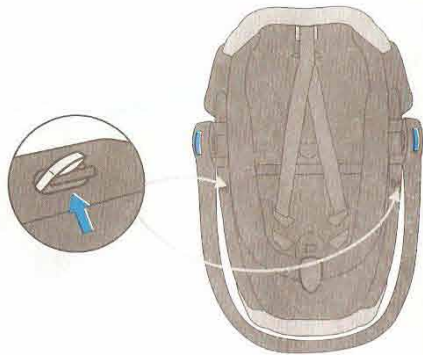

A**B****C****D****E****F**

Karwala[®]

carlo
 Grupa 0
 0-10kg

G

Dear Parents,

We would like to congratulate you on buying the Berber Carlo children's car seat.

The Berber Carlo children's car seat is in accordance with the strictest standards of ECE R44/04 and is appropriate for children of weight from 0 to 10 kg.

The Berber Carlo children's car seat assures maximum safety only when it is used in compliance with its service manual.

H

I

COVER:

1. shell
2. information sticker
3. service manual
4. filling manual
5. protection for shoulders
6. buckle
7. button of adjustment
8. adjusting Belt
9. clamp for hip Belt
10. clamp for shoulder belt
11. caution badge
12. handle adjustment's button
13. screen
14. upholstery
15. belts
16. holder