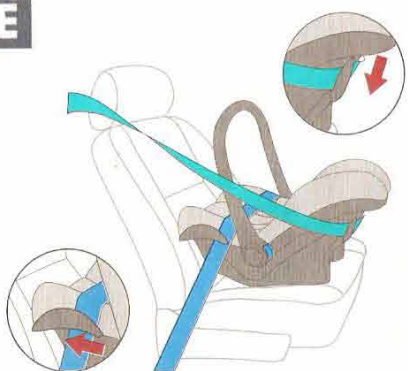

A**B****C****D****E****F**

Karwala[®]

carlo
 Grupa 0
 0-10kg

G

Dear Parents,

We would like to congratulate you on buying the Berber Carlo children's car seat.

The Berber Carlo children's car seat is in accordance with the strictest standards of ECE R44/04 and is appropriate for children of weight from 0 to 10 kg.

The Berber Carlo children's car seat assures maximum safety only when it is used in compliance with its service manual.

H

I

COVER:

1. shell
2. information sticker
3. service manual
4. filling manual
5. protection for shoulders
6. buckle
7. button of adjustment
8. adjusting Belt
9. clamp for hip Belt
10. clamp for shoulder belt
11. caution badge
12. handle adjustment's button
13. screen
14. upholstery
15. belts
16. holder