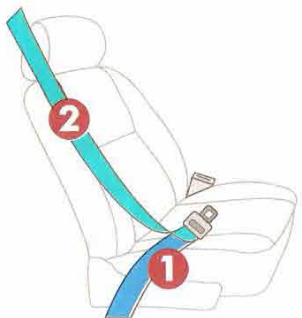

A**B****C****D****E****F**

Karwala[®]

carlo
 Grupa 0
 0-10kg

G

Dear Parents,

We would like to congratulate you on buying the Berber Carlo children's car seat.

The Berber Carlo children's car seat is in accordance with the strictest standards of ECE R44/04 and is appropriate for children of weight from 0 to 10 kg.

The Berber Carlo children's car seat assures maximum safety only when it is used in compliance with its service manual.

H

I

COVER:

1. shell
2. information sticker
3. service manual
4. filling manual
5. protection for shoulders
6. buckle
7. button of adjustment
8. adjusting Belt
9. clamp for hip Belt
10. clamp for shoulder belt
11. caution badge
12. handle adjustment's button
13. screen
14. upholstery
15. belts
16. holder