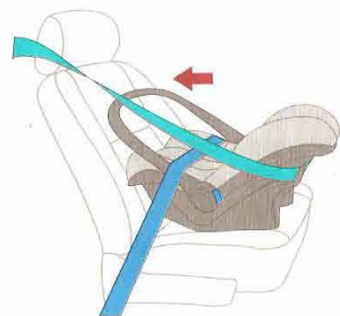

A**B****C****D****E****F**

Karwala[®]

carlo
 Grupa 0
 0-10kg

G

Dear Parents,

We would like to congratulate you on buying the Berber Carlo children's car seat.

The Berber Carlo children's car seat is in accordance with the strictest standards of ECE R44/04 and is appropriate for children of weight from 0 to 10 kg.

The Berber Carlo children's car seat assures maximum safety only when it is used in compliance with its service manual.

H

I

COVER:

1. shell
2. information sticker
3. service manual
4. filling manual
5. protection for shoulders
6. buckle
7. button of adjustment
8. adjusting Belt
9. clamp for hip Belt
10. clamp for shoulder belt
11. caution badge
12. handle adjustment's button
13. screen
14. upholstery
15. belts
16. holder