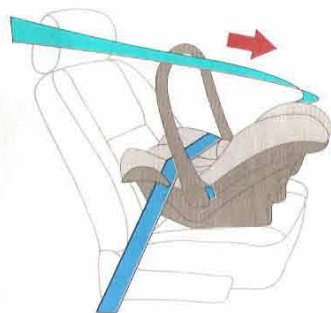

A**B****C****D****E****F**

Karwala[®]

carlo
 Grupa 0
 0-10kg

G

Dear Parents,

We would like to congratulate you on buying the Berber Carlo children's car seat.

The Berber Carlo children's car seat is in accordance with the strictest standards of ECE R44/04 and is appropriate for children of weight from 0 to 10 kg.

The Berber Carlo children's car seat assures maximum safety only when it is used in compliance with its service manual.

H

I

COVER:

1. shell
2. information sticker
3. service manual
4. filling manual
5. protection for shoulders
6. buckle
7. button of adjustment
8. adjusting Belt
9. clamp for hip Belt
10. clamp for shoulder belt
11. caution badge
12. handle adjustment's button
13. screen
14. upholstery
15. belts
16. holder